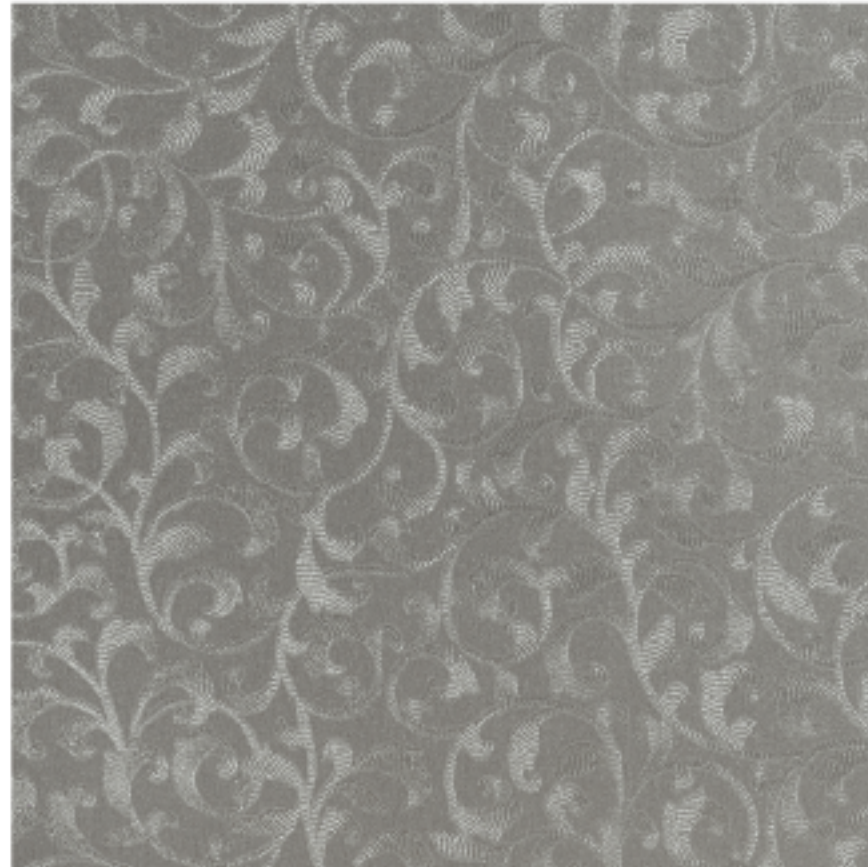

Ref. LIV O122